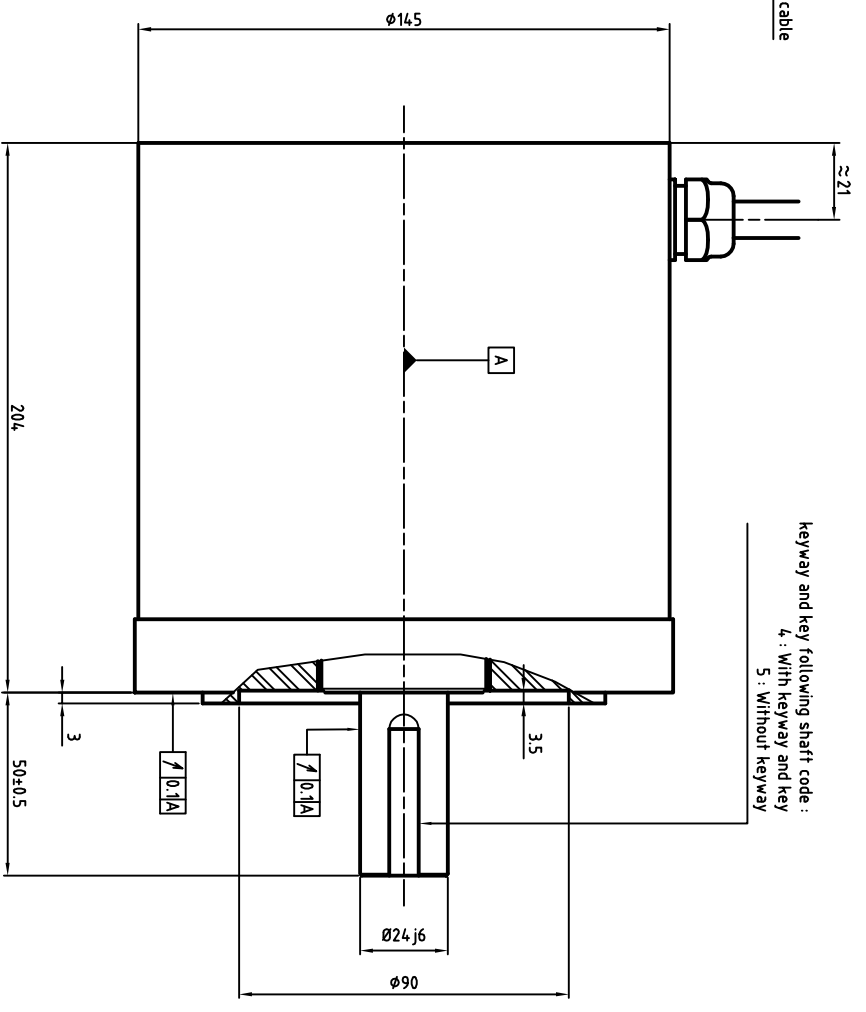

Power cable diameter and section depends on rated current  
 U : Phase 1  
 V : Phase 2  
 W : Phase 3  
 Green/Yellow : Ground

keyway and key following shaft code :  
 4 : With keyway and key  
 5 : Without keyway

ENCODER SIGNAL COLORS

Wires colors	ERN1387	ERN1381	ECN1313	EON1325
White	A+	0V	Up	Up
Brown	A-	Up	0V	0V
Green	R+	A+	A+	A+
Yellow	R-	A-	A-	A-
Pink	D+	B-	B-	B-
Grey	D-	B+	B+	B+
Blue	C+	R+	DATA+	DATA+
Red	C-	R-	DATA-	DATA-
Black	Thermal	Thermal	CLOCK+	CLOCK+
Violet	Thermal	Thermal	CLOCK-	CLOCK-
Grey/Pink	B+	N/A	Thermal	Thermal
Red/Blue	B-	N/A	Thermal	Thermal
White/Green	0V	N/A	N/A	N/A
Brown/Green	Up	N/A	N/A	N/A