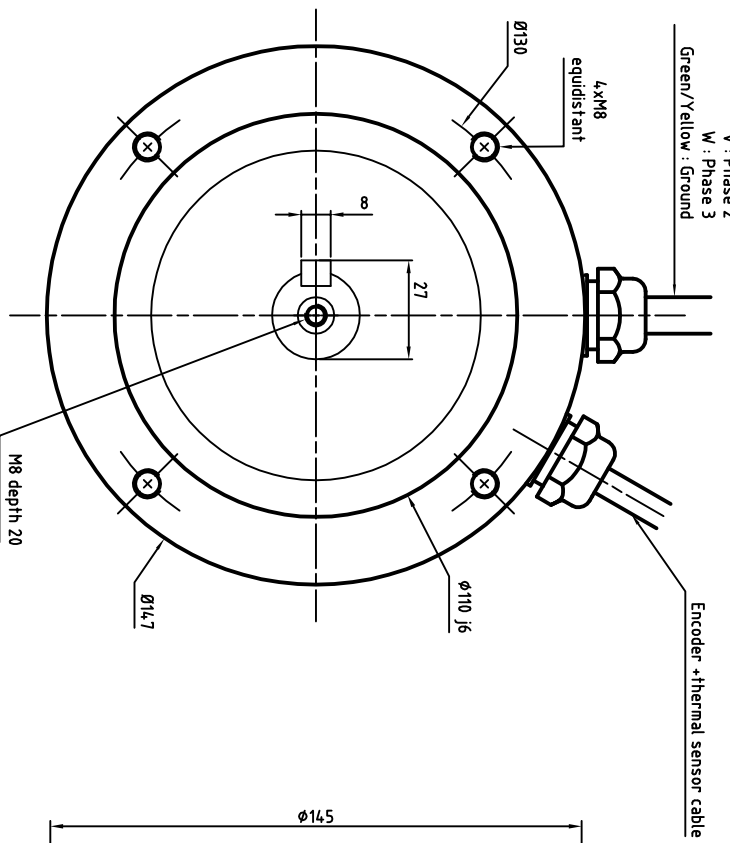

Power cable diameter and section depends on rated current  
 U : Phase 1  
 V : Phase 2  
 W : Phase 3  
 Green/Yellow : Ground

keyway and key following shaft code :  
 4 : With keyway and key  
 5 : Without keyway

ENCODER SIGNAL COLORS

Wires colors	ERN1387	ERN1381	ECN1313	EON1325
White	A+	0V	Up	Up
Brown	A-	Up	0V	0V
Green	R+	A+	A+	A+
Yellow	R-	A-	A-	A-
Pink	D+	B-	B-	B-
Grey	D-	B+	B+	B+
Blue	C+	R+	DATA+	DATA+
Red	C-	R-	DATA-	DATA-
Black	Thermal	Thermal	CLOCK+	CLOCK+
Violet	Thermal	Thermal	CLOCK-	CLOCK-
Grey/Pink	B+	N/A	Thermal	Thermal
Red/Blue	B-	N/A	Thermal	Thermal
White/Green	0V	N/A	N/A	N/A
Brown/Green	Up	N/A	N/A	N/A